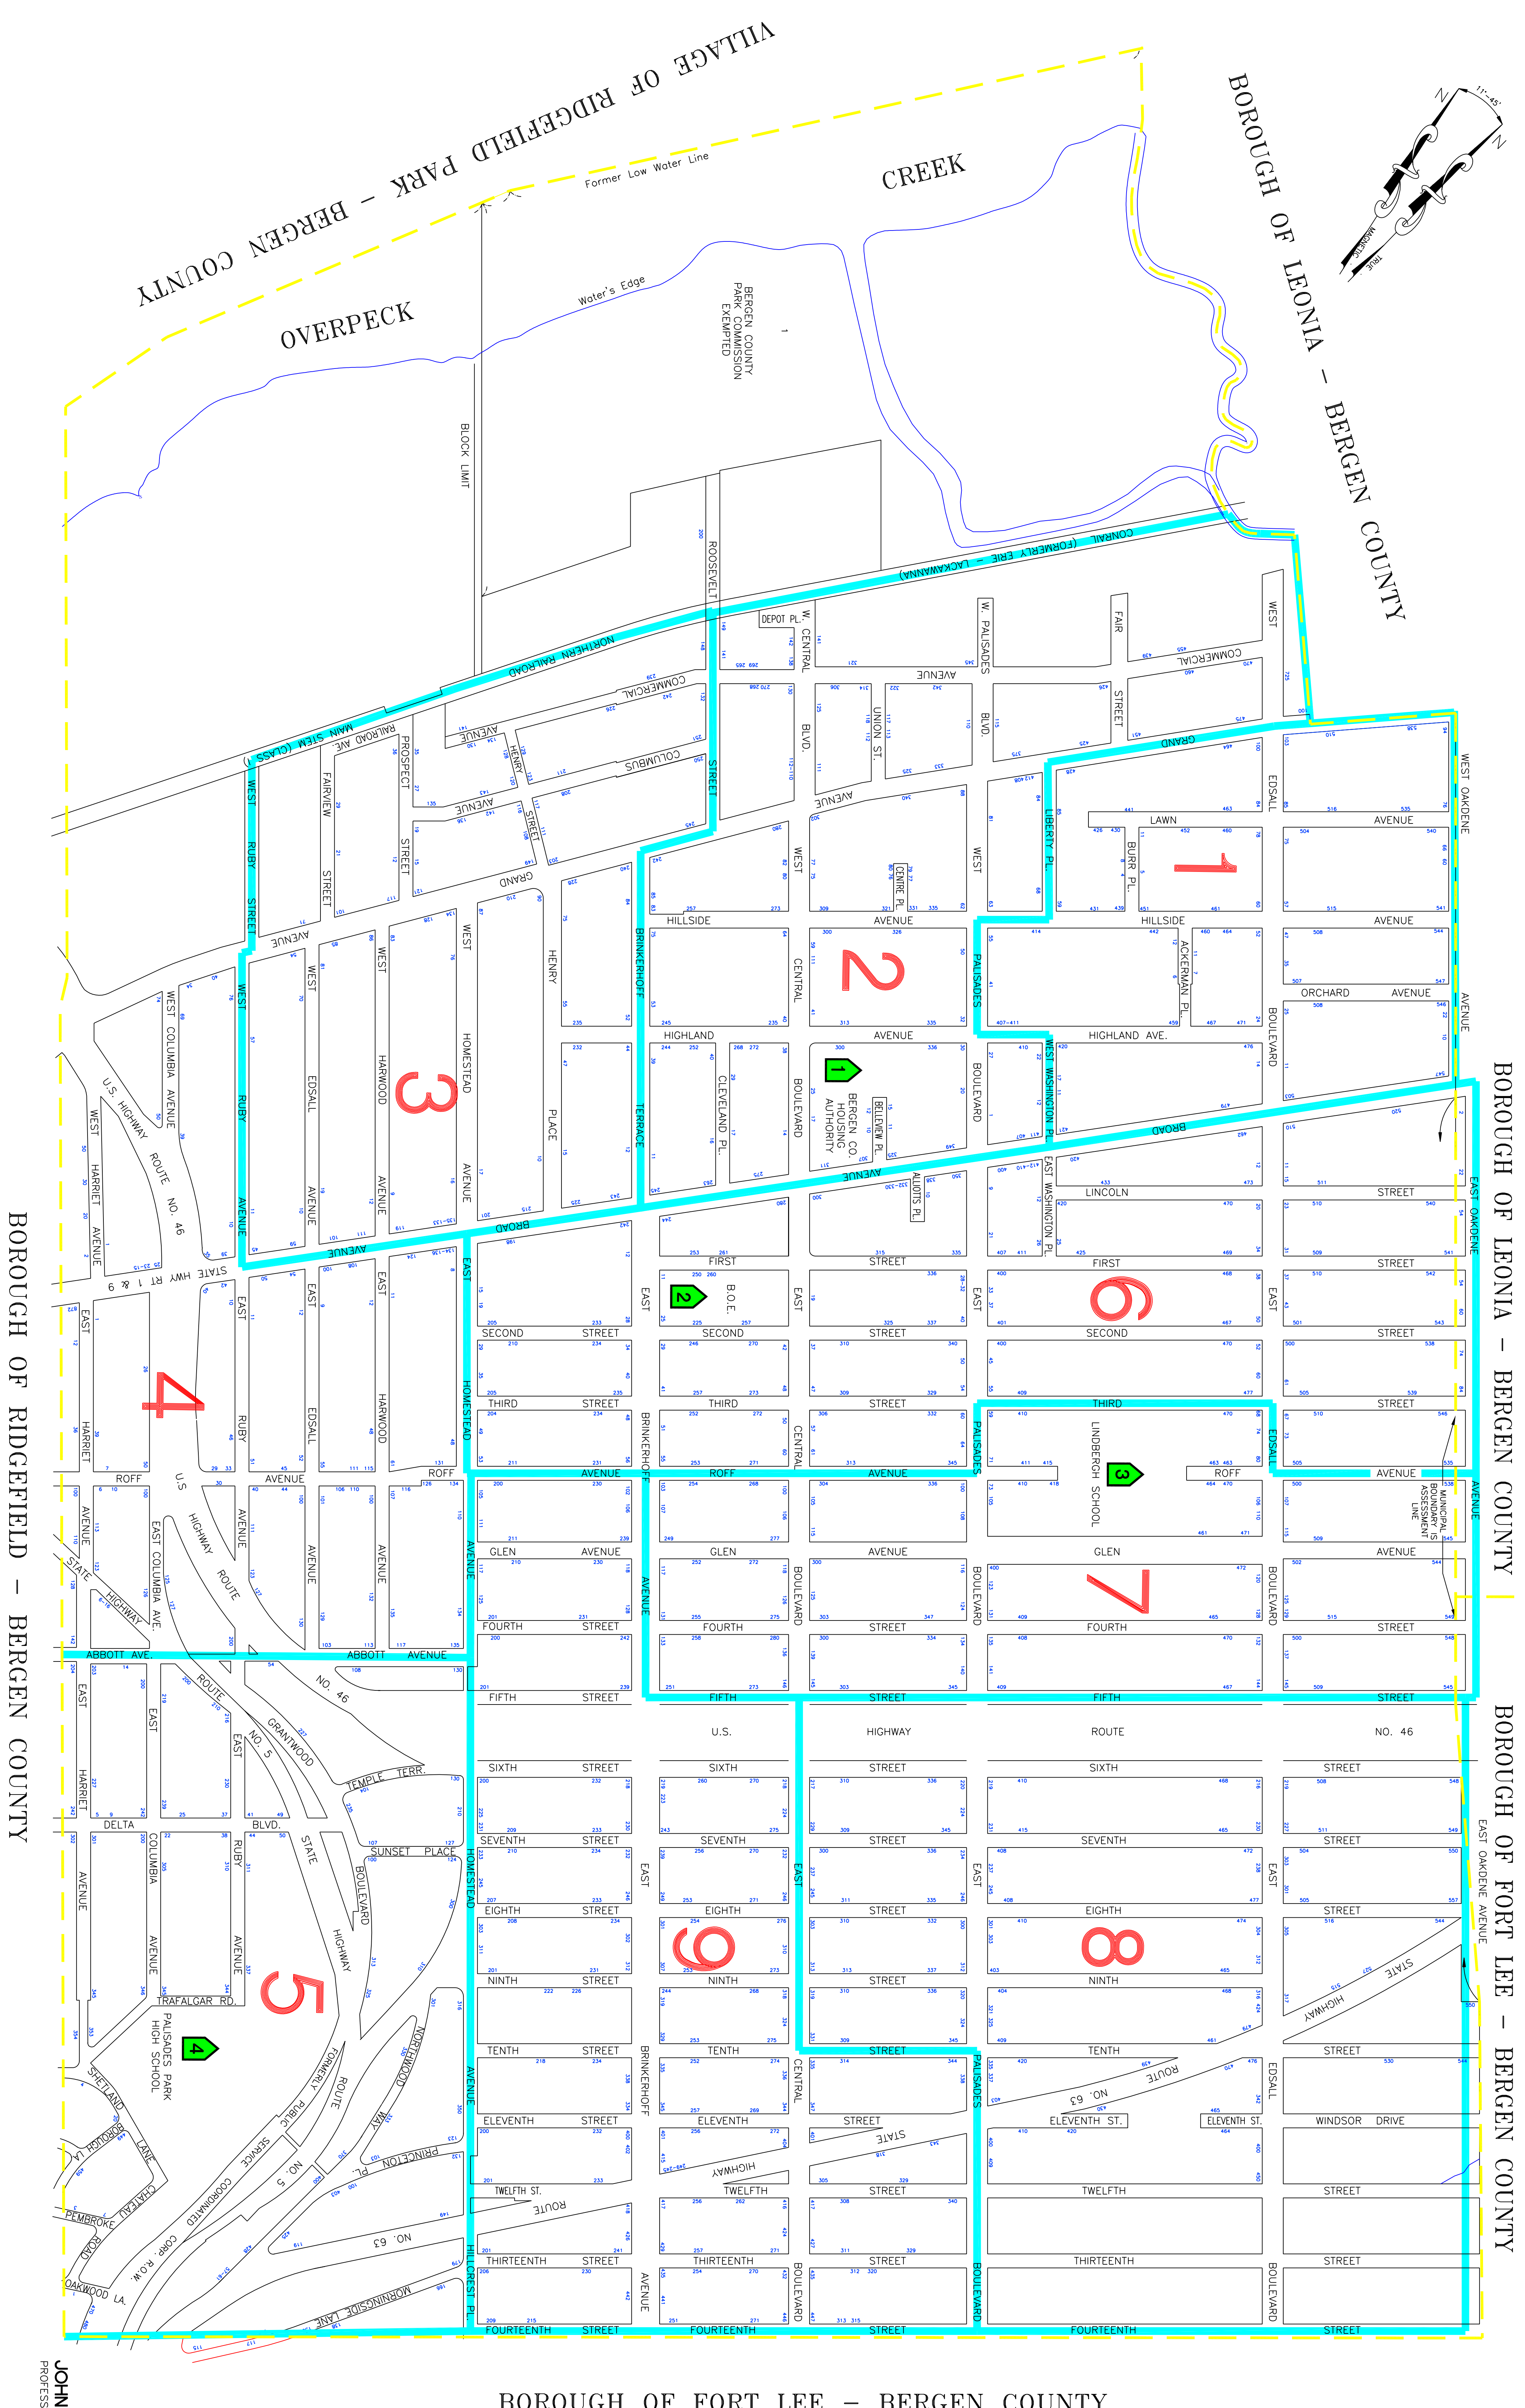

ELECTION DISTRICT MAP

BOROUGH OF PALISADES PARK

COUNTY OF BERGEN, NEW JERSEY

POLLING PLACES - ▲

NO.	LOCATION	ADDRESS	DISTRICT
1	SENIOR CITIZEN BUILDING	300 HIGHLAND AVENUE	1 & 2
2	PALISADES PARK LIBRARY	257 SECOND STREET	3 & 4
3	LINDBERGH SCHOOL	2 GLEN AVENUE	6, 7 & 8
4	JUNIOR/SENIOR HIGH, MUSIC ROOM	VETERANS PLAZA	5 & 9

CONGRESSIONAL DISTRICT C-9 LEGISLATIVE DISTRICT L-37

BOROUGH OF FORT LEE - BERGEN COUNTY

JOHN E. COLLAZUOL ASSOC.
PROFESSIONAL ENGINEERS & LAND SURVEYORS
FORT LEE, NEW JERSEY
1 (201) 944-7774